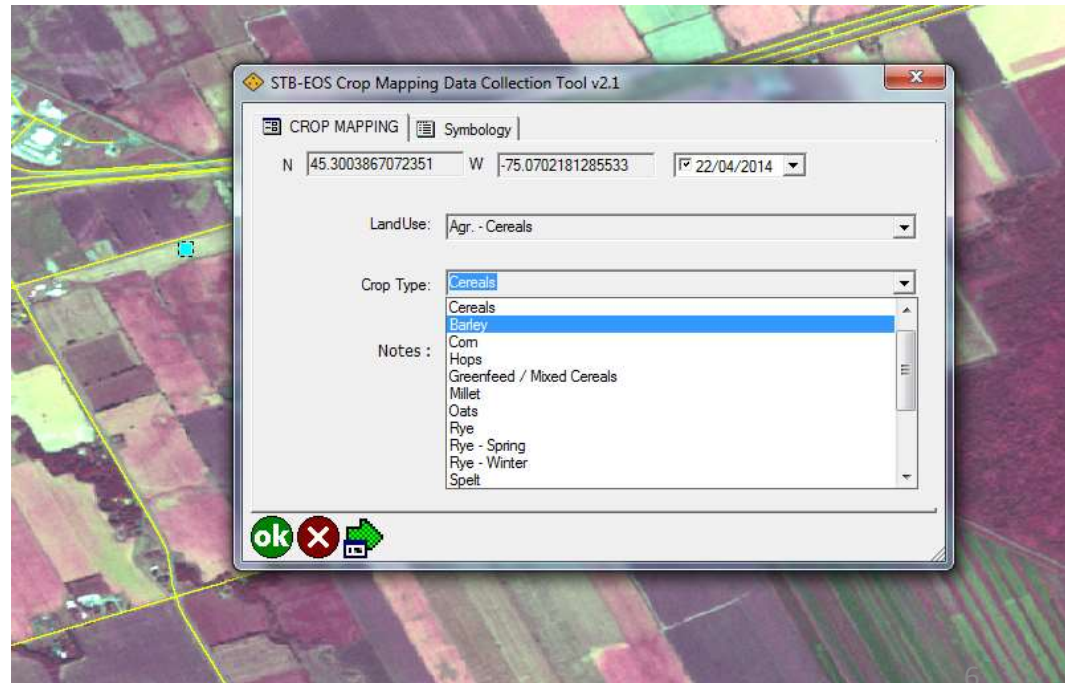

STB-EOS Crop Mapping Tools

- Red Flag = Add Point
- Rotating Earth = Activate Auto Rotate
- Satellite = Turn ON / OFF GPS
- Question Mark = Help Files

STB-EOS Crop Mapping Data Collection Tool

Add Point

- Active “Red Flag” button
- Click screen, at respective geographic location
- Select:
 - Landuse
 - Crop Type
 - Notes (if required)
- Click “OK”